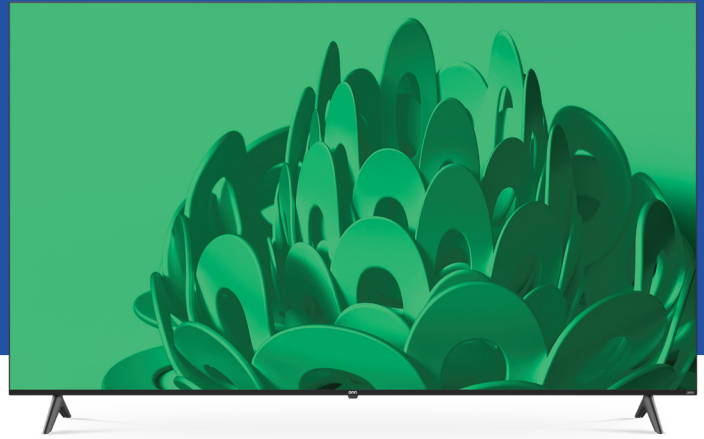

85" 4K UHD HDR10+ Powered by VIZIO Smart TV

MODEL: 85S4V1 | UPC: 194346006137

INCLUDED IN THE BOX: TV, TV stands with screws, Voice Remote with AAA Batteries (2), Quick Start Guide

DISPLAY	
Screen Size (measured diagonally)	84.5"
Resolution	3840 × 2160
Display Type	DLED
Refresh Rate	60Hz
HDR (High Dynamic Range)	Dolby Vision, HDR10+
AUDIO	
Audio Processing	Dolby Audio, DTS: X, DTS: Virtual X
Speakers	2 × 8W
Bluetooth Support	YES
DIMENSIONS	
Product Size w/ Stand (WxHxD)	74.5" x 46.0" x 17.3"
Product Size w/o Stand (WxHxD)	74.5" x 42.9" x 3.8"
Distance Between TV Feet	65.6"
Box Dimension	80.5" x 48.8" x 6.9"
PRODUCT WEIGHT	
Product Weight w/ Stand	63.1 lbs
Product Weight w/o Stand	62.2 lbs
Shipping Weight	91.7 lbs
INSTALLATION	
VESA Mount Compatible	600 × 400 mm