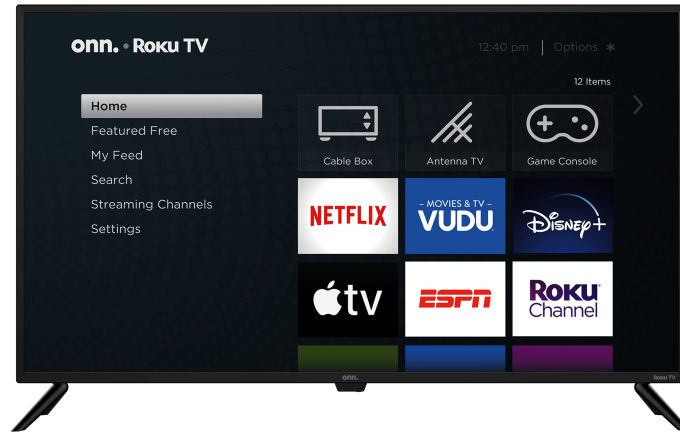

# 42" FHD 1080p Roku TV

MODEL: 100018254 | UPC: 681131378987

## DIMENSIONS & WEIGHT

TV with Stand (WxHxD)	37.4" x 23.5" x 8.7"
TV with Stand Weight	13.2 LBS
TV without Stand (WxHxD)	37.4" x 21.1" x 3.2"
TV without Stand Weight	13 LBS
VESA Hole Pattern (W x H)	200mm x 100mm

## DISPLAY SPECS

Diagonal Panel Size	41.5"
Aspect Ratio	16:9
Panel Resolution	1920 x 1080
Contrast Ratio	3000:1
Viewing Angle	160° x 150°
Response Time	8 ms
Display Type	FHD
Panel Refresh Rate	60HZ